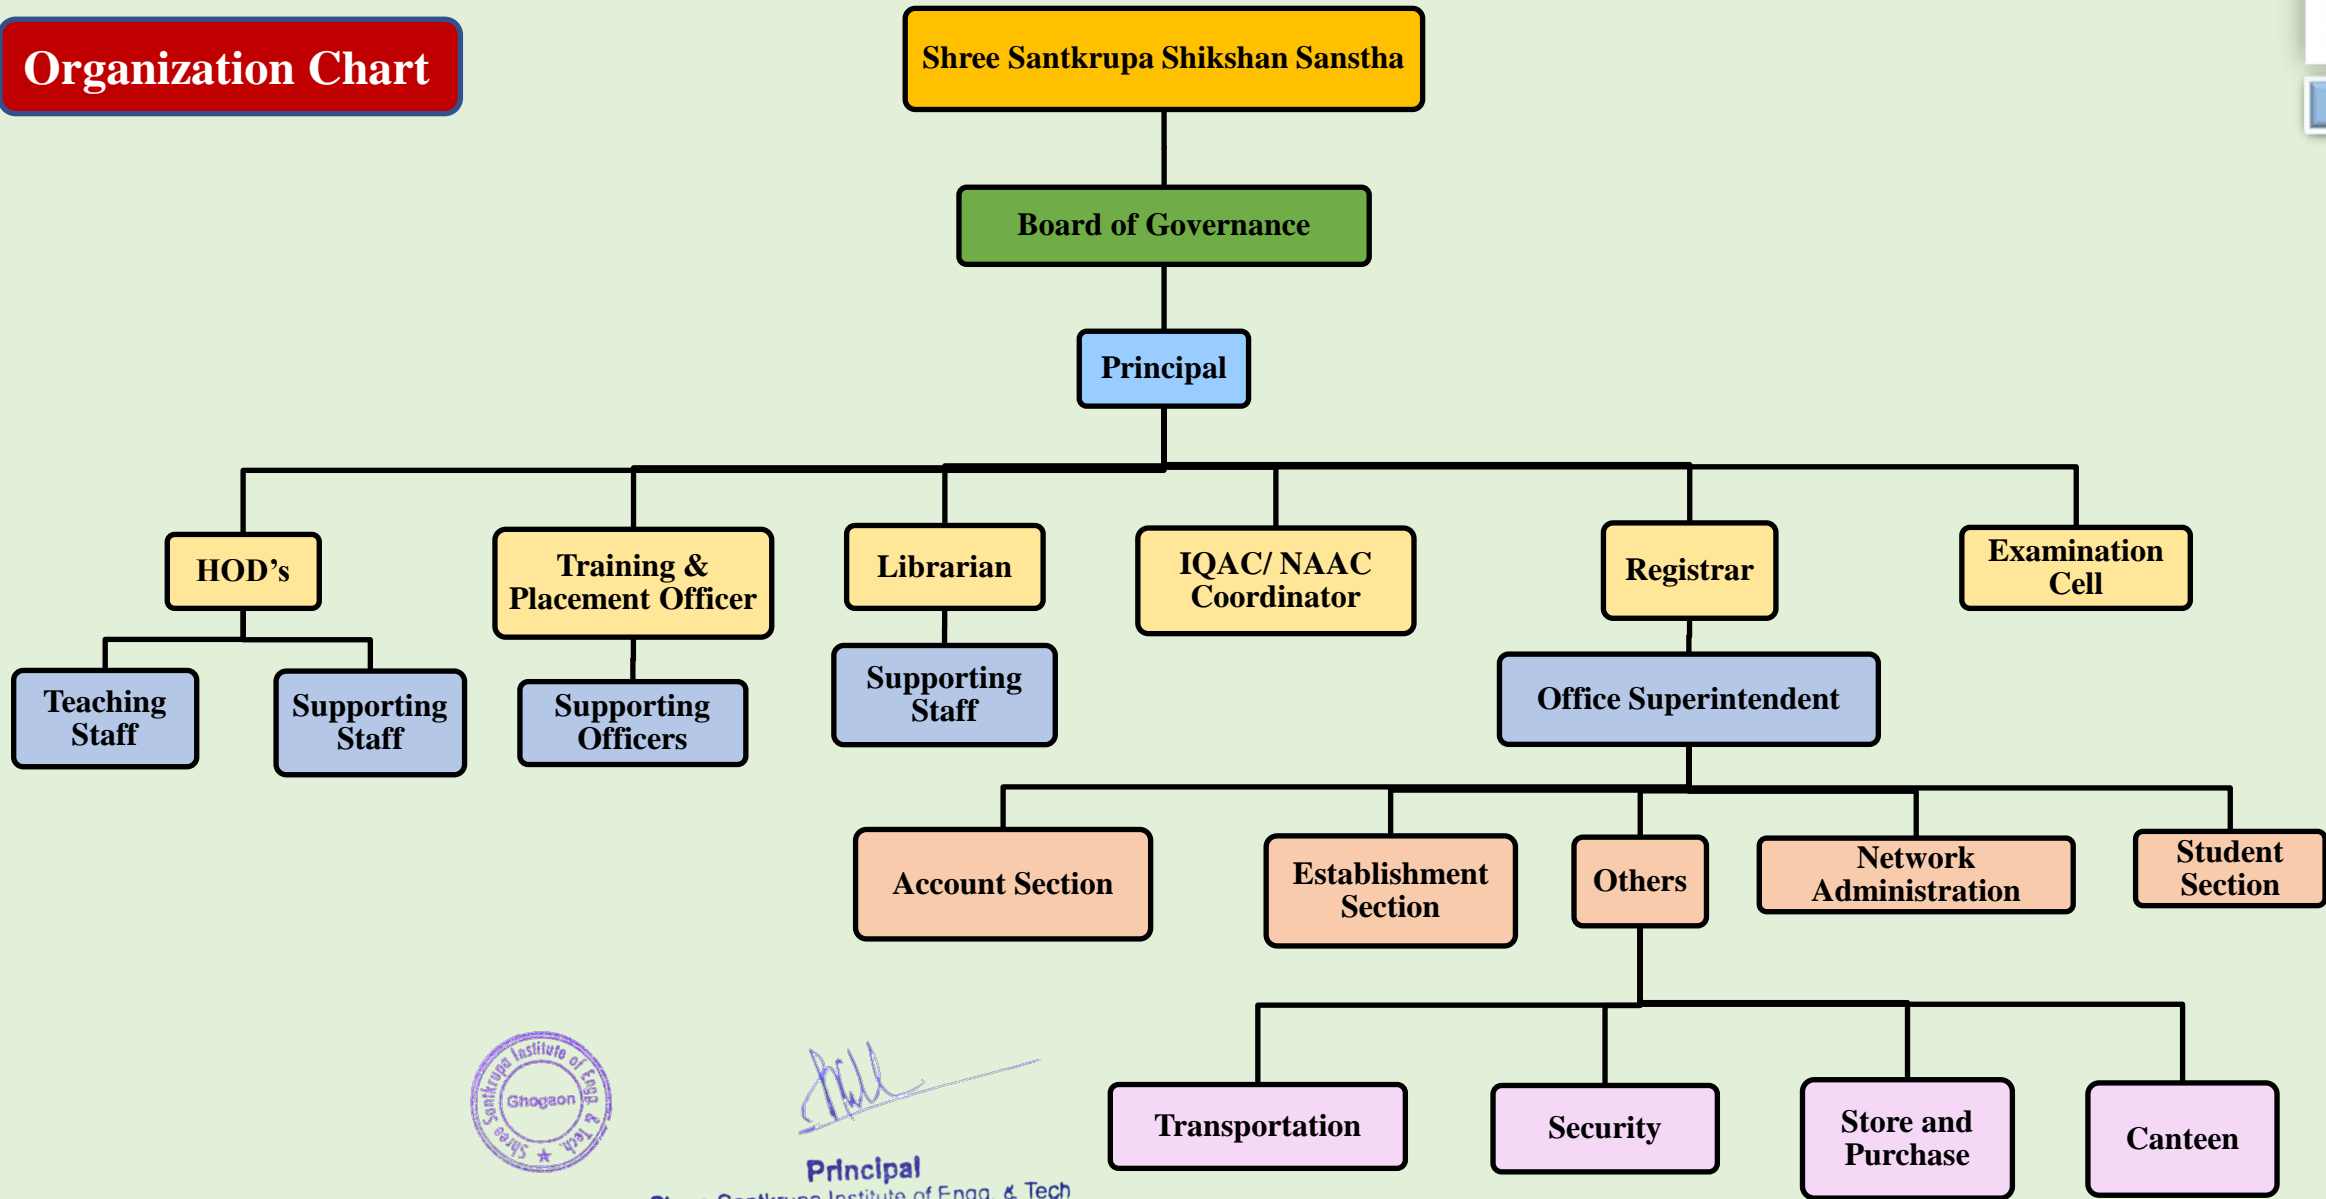

Organization Chart

[Signature]

Principal
Shree Santkrupa Institute of Engg & Tech
Ghogaon, Tal Karad, Dist. Satara